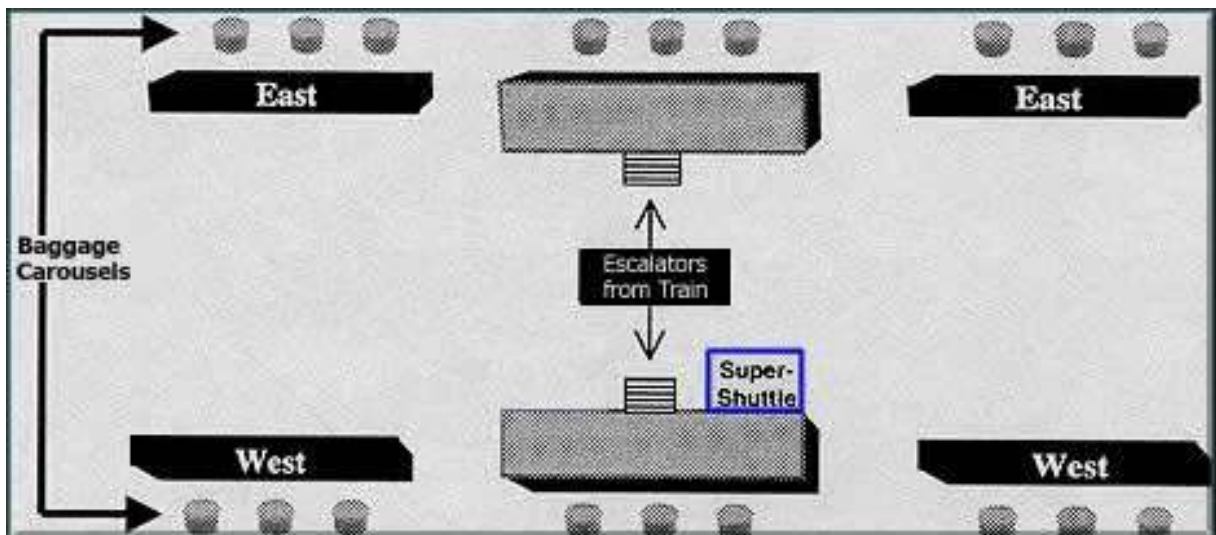

# *SuperShuttle*

**SuperShuttle Counter**  
**(SuperShuttle Denver, Boulder, Northern Colorado)**  
**Denver International Airport**  
**Baggage Claim Level**  
**(Level 5)**

## **DIA arrival information**

**Take the train from the concourse to the terminal.**  
**Proceed to the SuperShuttle counter to get a ticket and directions to the**  
**van loading area.**